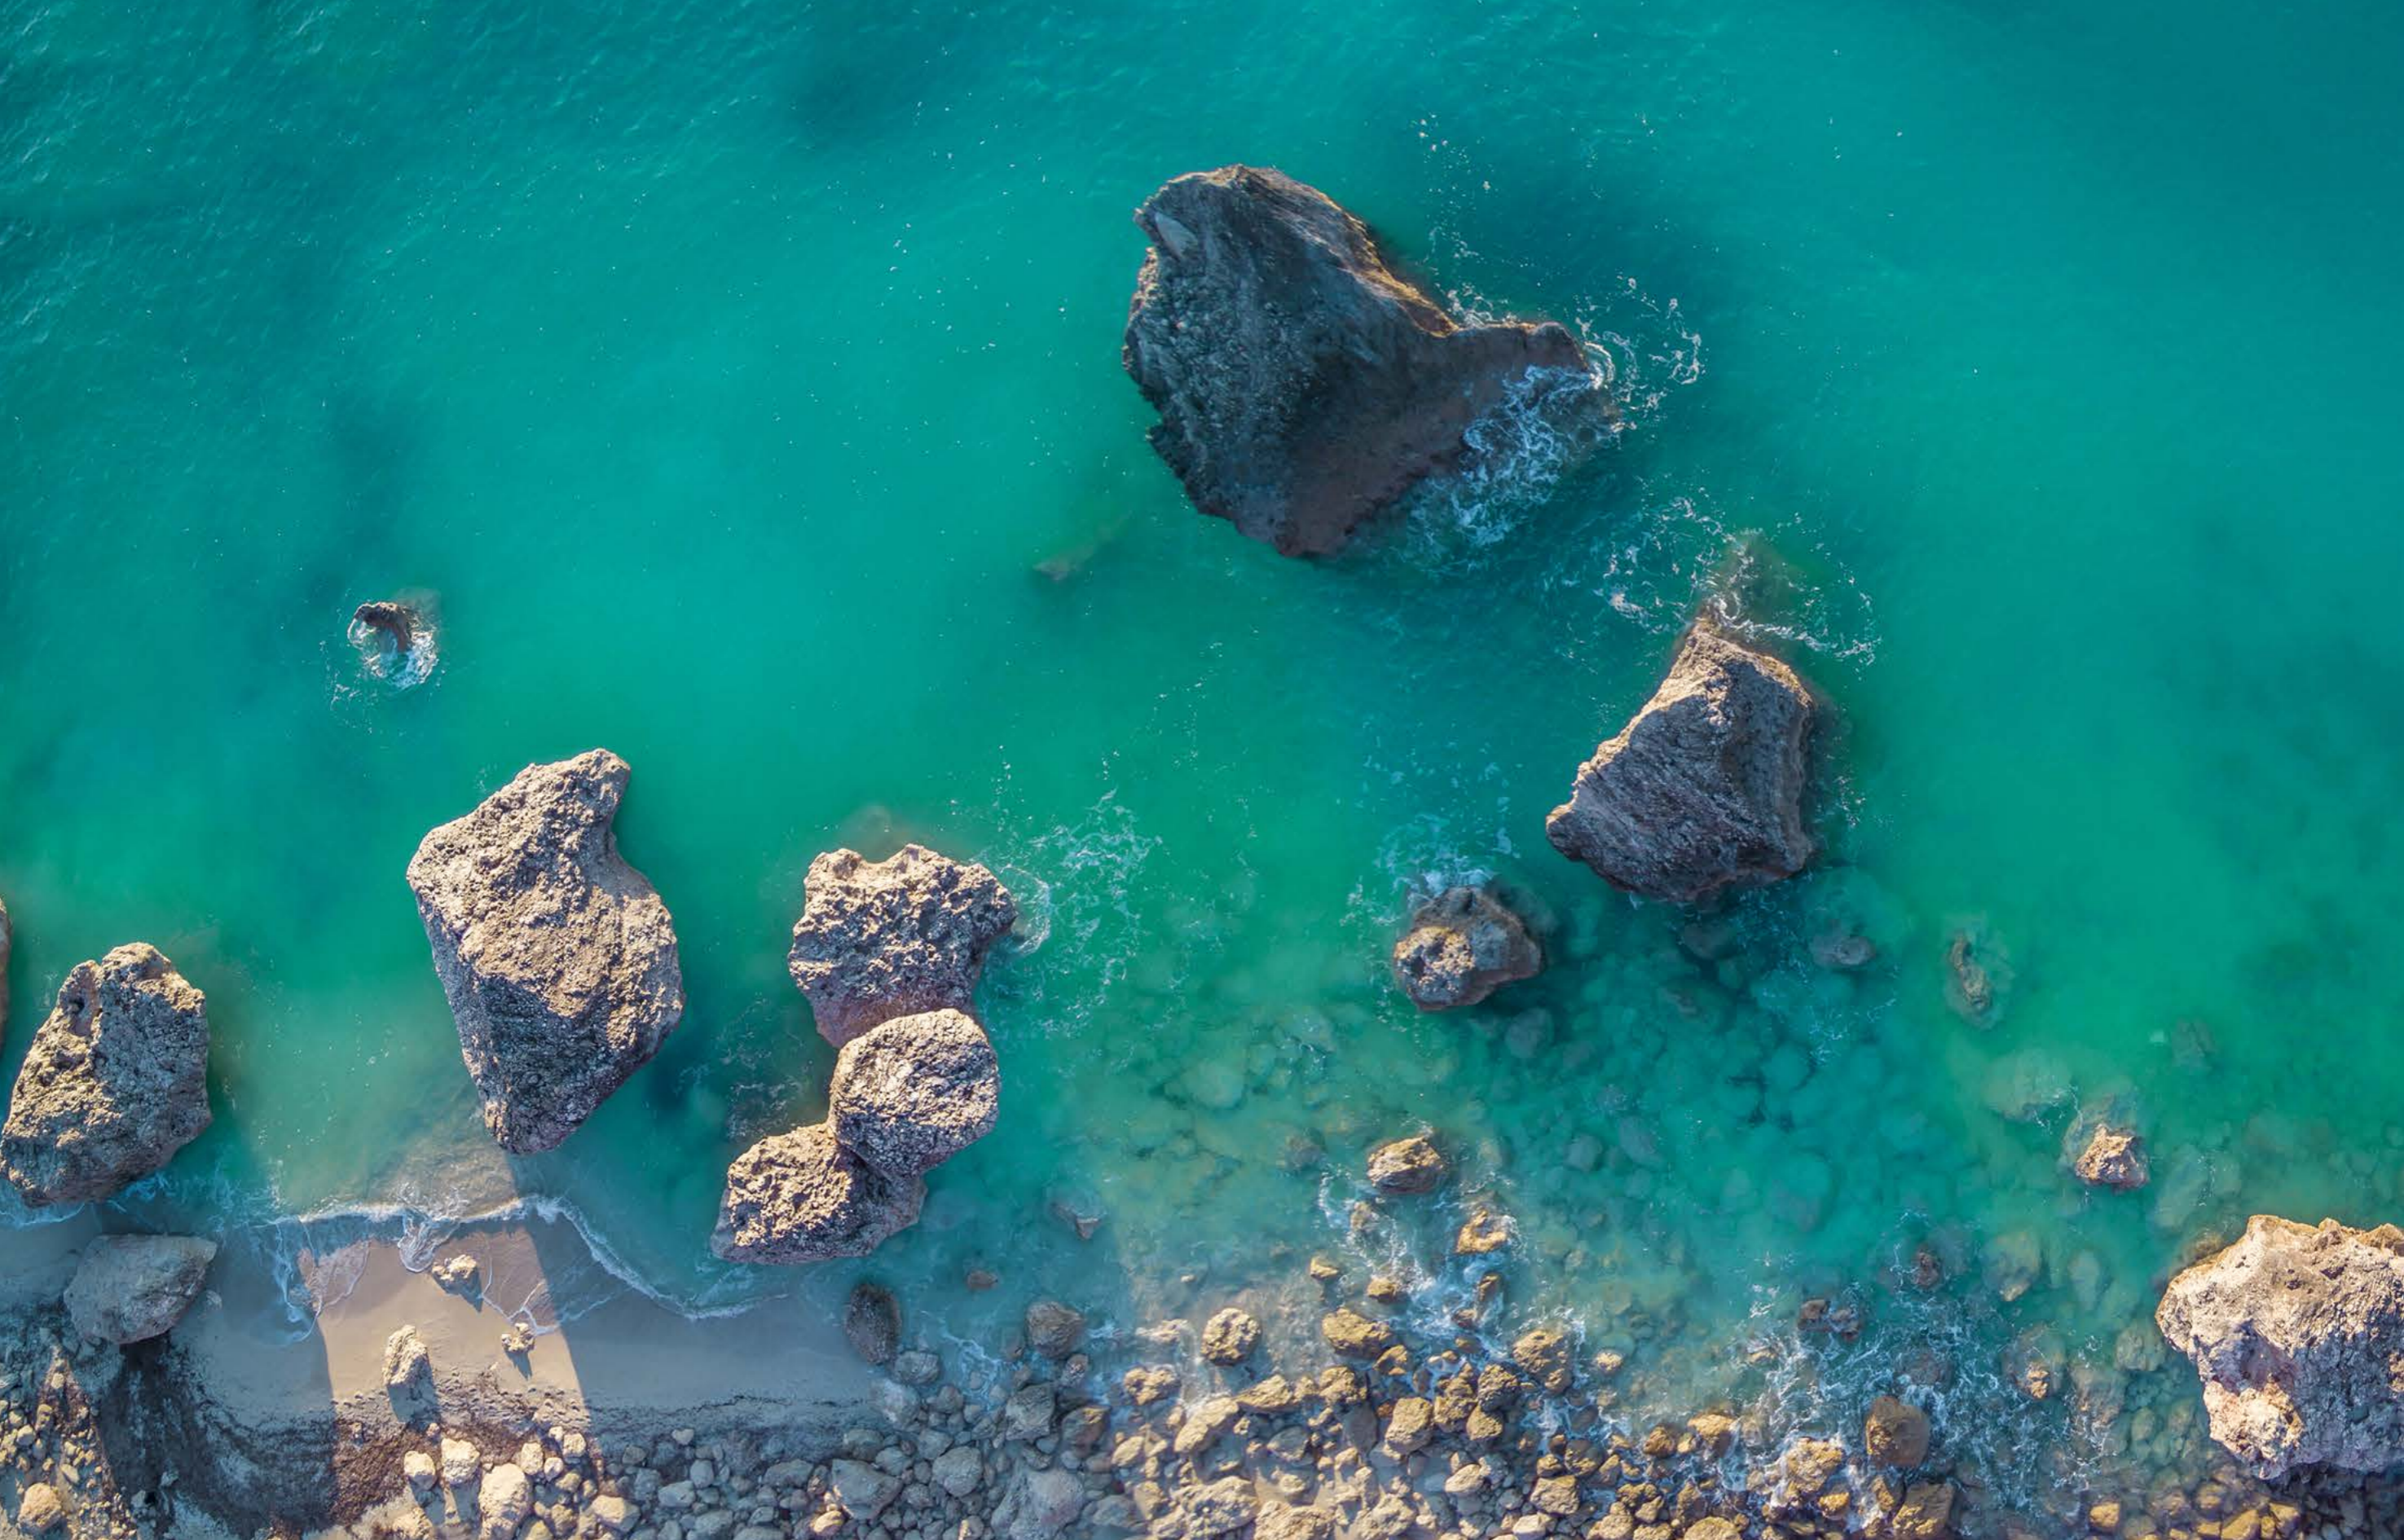

SILVER SEA

VOXFLO[®]

Silver Sea 05 (25x100cm)
Ombre 30

Silver Sea 05 (50x50cm)
Ombre 28

Silver Sea 05 (50x50cm)
Ombre 21, 28

Silver Sea 04 (50x50cm)

Silver Sea 05 (25x100cm)

Silver Sea 10, 05 (25x100cm)
Groove 09

Silver Sea 02 (50x50cm)

Colors

02

08

04

09

05

10

Specifications

Style Name:	Silver Sea
Construction:	Multi-level Loop
Fiber:	Voxflor Certified Nylon
Gauge:	1/12"
Stitches:	10 per inch
Average Pile Height:	3.5mm±0.5mm
Backing:	PVC with Fiberglass
Tile size:	25cm*100cm
Area of Use:	Commercial - General Duty
Anti-microbial:	Health Guard (Available)
Flammability:	ASTM E 648 Class I, GB8624-2012 B1(C)
Smoke Density:	ASTM E 662 Less than 450, GB/T 8627-1999
Static Propensity:	AATCC-134 ≤3.5kV, GB/T 18044-2008